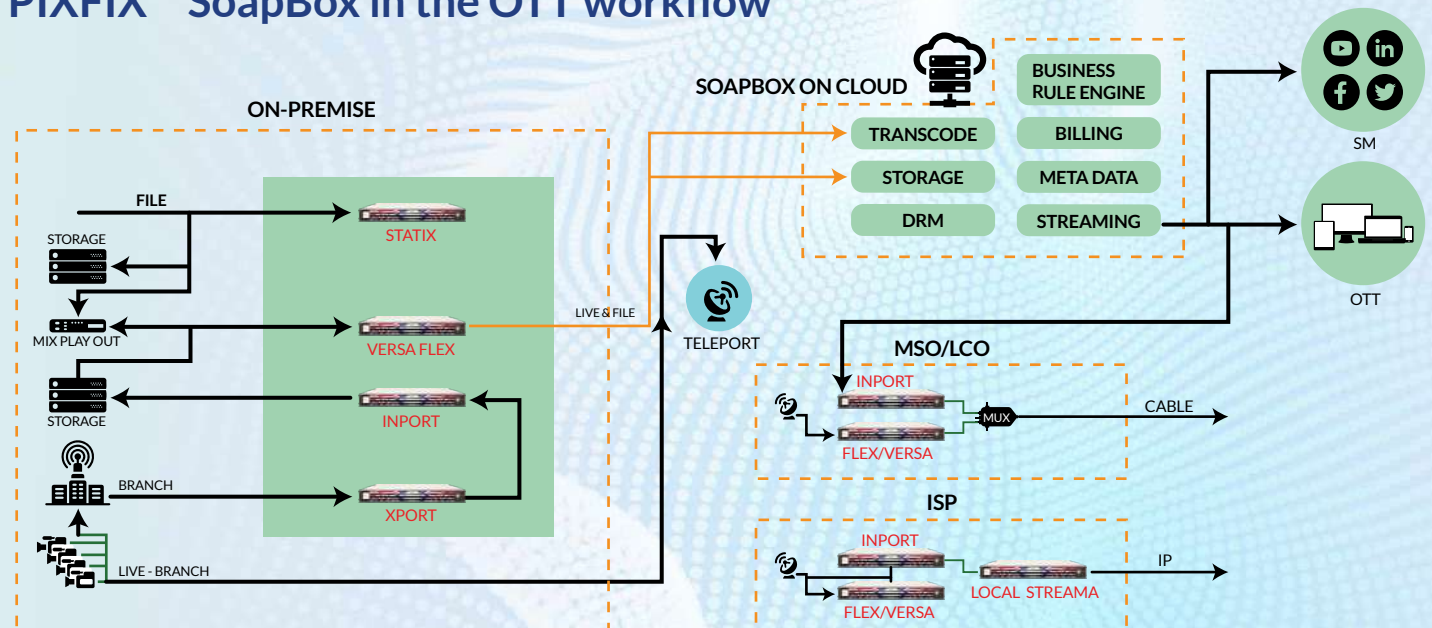

PIXFIX™ SoapBox in the OTT workflow