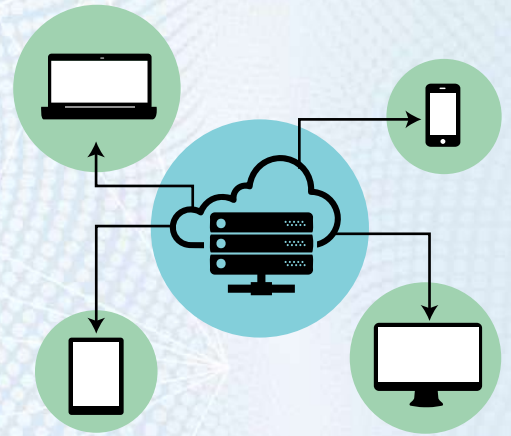

# PIXFIX SoapBox

### Manage, Deliver and Monetize Content - Manage and Engage Users

PIXFIX™ SoapBox OTT On-Premise or on-cloud Platform multi tasks by streaming live and stored video, managing, organizing and monetizing content and by managing and engaging the customer. This unique product combined with PIXFIX™ Skycode, RiverSilica's Cloud based Transcode products seamlessly delivers LIVE and STORED video to help you succeed in your OTT foray. This most sought after solution for Entertainment, Education and Enterprise market, helps in giving you an end to end solution thus helping you hit the market running.

#### APPLICATIONS

PIXFIX™ SoapBox - the most flexible and intuitive PAAS based video management and delivery platform for any OTT Video delivery for multiple devices across multiple networks. The state of the art platform has inherent capabilities to store, manage, and distribute, stream "live and on-demand" assets for end user customer engagement and multiple monetization models like AVOD, SVOD, TVOD. For any SMB Entertainment, Enterprise and Education institution PIXFIX™ Soapbox would be your last stop for OTT end to end delivery.

PIXFIX™ SoapBox works independently on cloud with other 3rd party Transcoders or with PIXFIX™ Skycode, industry's leading cloud based Transcoding solution.